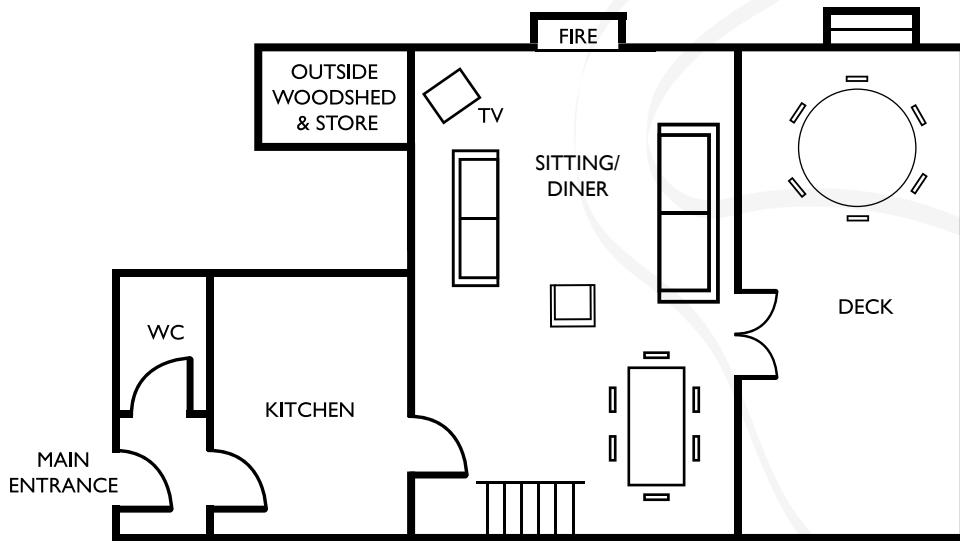

WHITE HERON
ESTATE

FIELD COTTAGE

FLOOR PLAN

PARKING

FIELD COTTAGE
(GROUND FLOOR)

SOUTH →