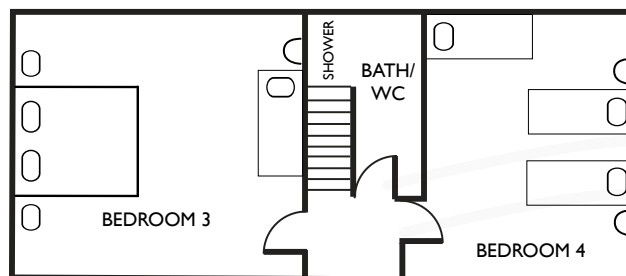

## FLOOR PLAN

CANCELLO ROSSO (FIRST FLOOR) ENTRANCE LEVEL

CANCELLO ROSSO (GROUND FLOOR)

CANCELLO ROSSO (SECOND FLOOR)

+44 (0) 1544 340241

✉ [INFO@WHITEHERONPROPERTIES.COM](mailto:INFO@WHITEHERONPROPERTIES.COM)