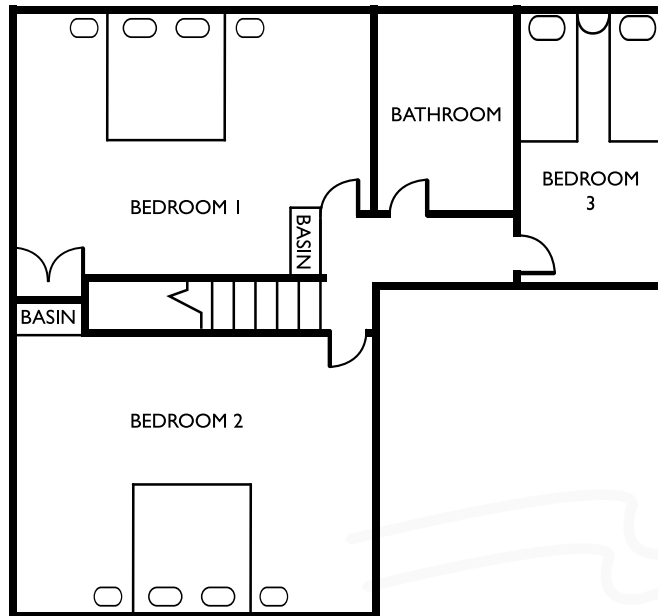

GARDENERS COTTAGE
(FIRST FLOOR)

+44 (0) 1544 340241

✉ INFO@WHITEHERONPROPERTIES.COM

WHITE HERON PROPERTIES, LYONSHALL, HEREFORDSHIRE, HR5 3JA, UNITED KINGDOM