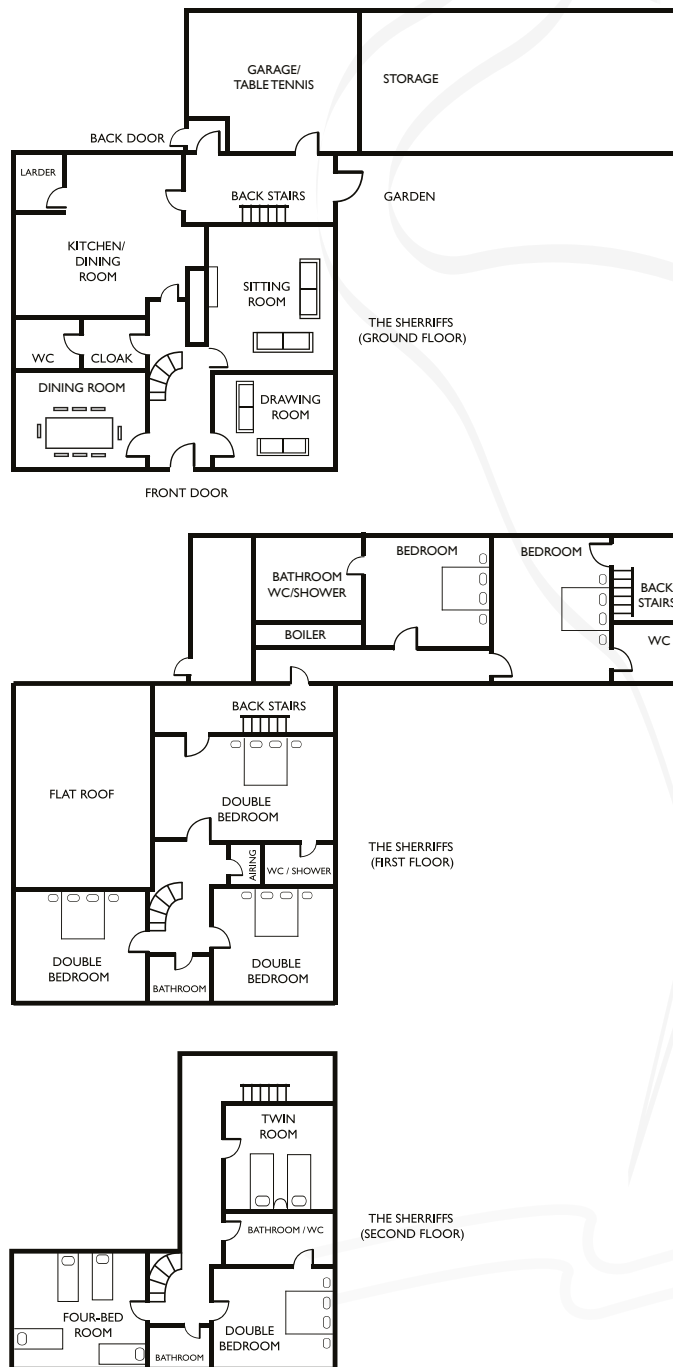

WHITE HERON
ESTATE

THE SHERRIFFS

FLOOR PLAN

+44 (0) 1544 340241

✉ INFO@WHITEHERONPROPERTIES.COM

WHITE HERON PROPERTIES, LYONSHALL, HEREFORDSHIRE, HR5 3JA, UNITED KINGDOM