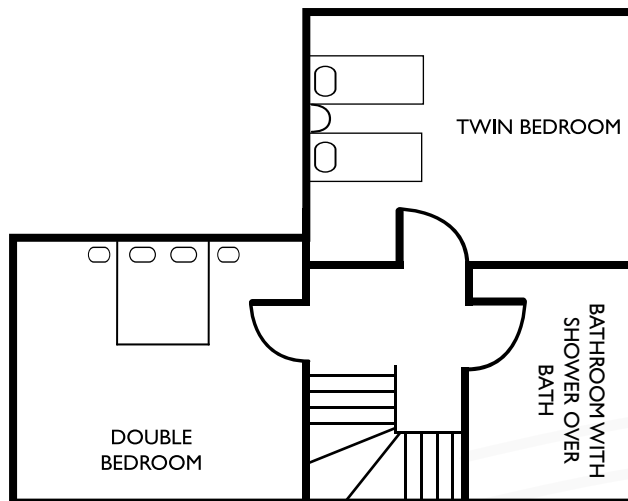

## FLOOR PLAN

PARKING

FIELD COTTAGE  
(GROUND FLOOR)

SOUTH →

FIELD COTTAGE  
(FIRST FLOOR)

+44 (0) 1544 340241

✉ [INFO@WHITEHERONPROPERTIES.COM](mailto:INFO@WHITEHERONPROPERTIES.COM)

WHITE HERON PROPERTIES, LYONSHALL, HEREFORDSHIRE, HR5 3JA, UNITED KINGDOM