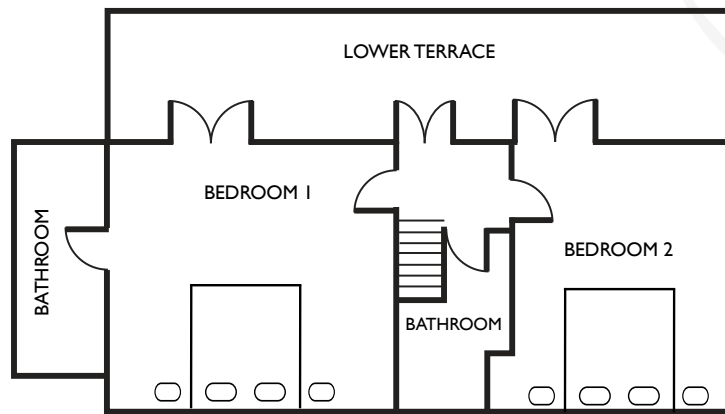

## FLOOR PLAN

CANCELLO ROSSO (FIRST FLOOR) ENTRANCE LEVEL

CANCELLO ROSSO (GROUND FLOOR)

CANCELLO ROSSO (SECOND FLOOR)

+44 (0) 1544 340241

✉ [INFO@WHITEHERONPROPERTIES.COM](mailto:INFO@WHITEHERONPROPERTIES.COM)