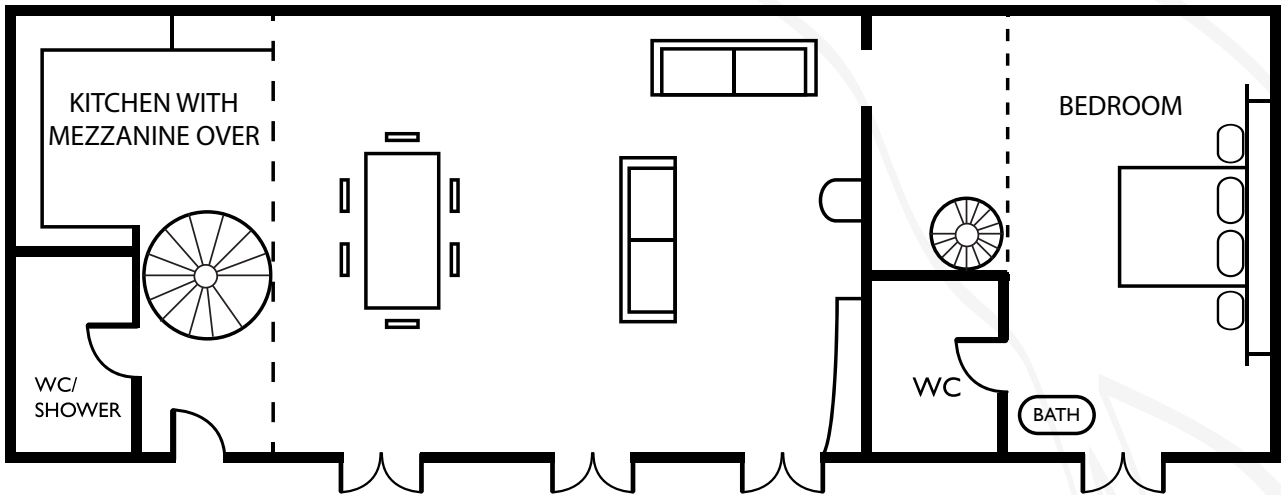

# THE FORGE

FLOOR PLAN

Superking double en-suite bedroom plus King double on the mezzanine

+44 (0) 1544 340241

✉ [INFO@WHITEHERONPROPERTIES.COM](mailto:INFO@WHITEHERONPROPERTIES.COM)

WHITE HERON PROPERTIES, LYONSHALL, HEREFORDSHIRE, HR5 3JA, UNITED KINGDOM