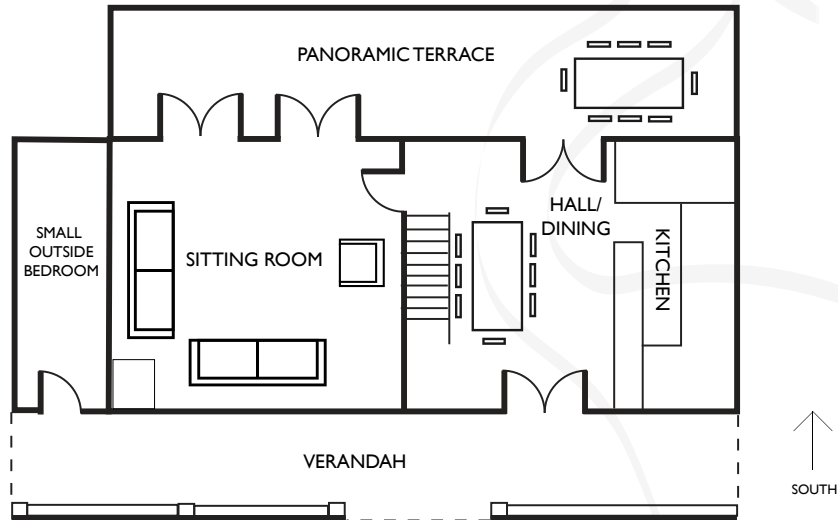

## FLOOR PLAN

CANCELLO ROSSO (FIRST FLOOR) ENTRANCE LEVEL

CANCELLO ROSSO (GROUND FLOOR)

CANCELLO ROSSO (SECOND FLOOR)

+44 (0) 1544 340241

✉ [INFO@WHITEHERONPROPERTIES.COM](mailto:INFO@WHITEHERONPROPERTIES.COM)