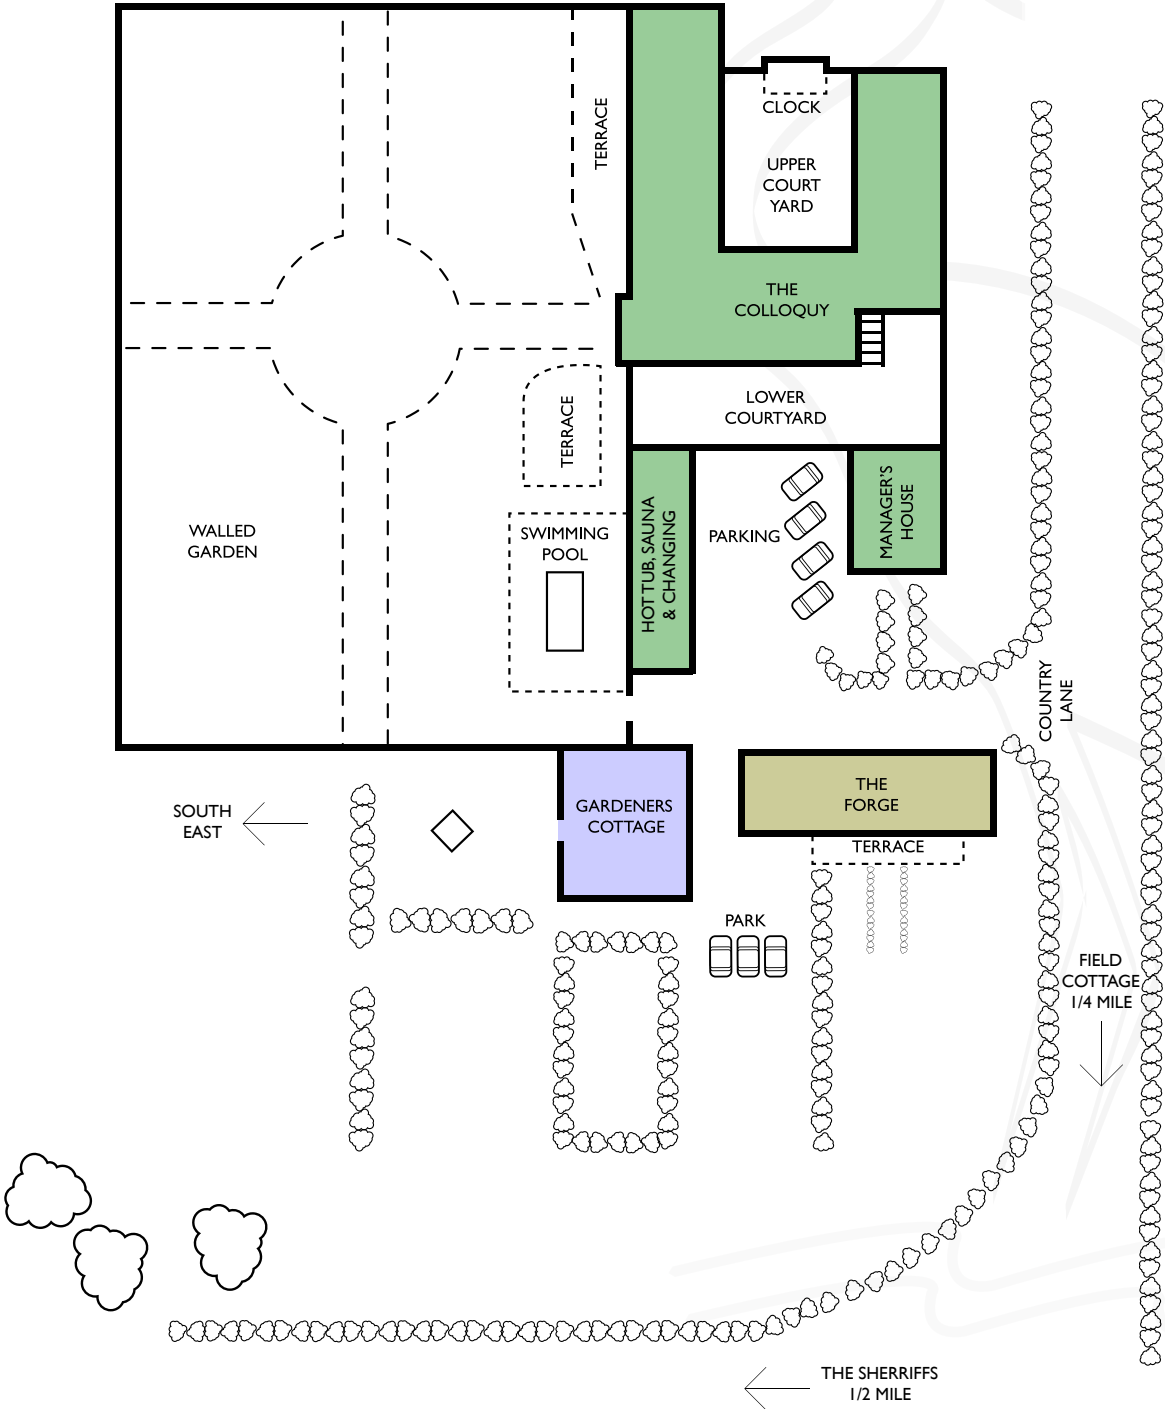

COLLOQUY COMPLEX

FLOOR PLAN

THE COLLOQUY

FLOOR PLAN

GARDENERS COTTAGE

FLOOR PLAN

GARDENERS COTTAGE
(GROUND FLOOR)

GARDENERS COTTAGE
(FIRST FLOOR)

THE FORGE

FLOOR PLAN

Superking double en-suite bedroom plus King double on the mezzanine

THE SHERRIFFS

FLOOR PLAN

FIELD COTTAGE

FLOOR PLAN

PARKING

FIELD COTTAGE
(GROUND FLOOR)

SOUTH →

FIELD COTTAGE
(FIRST FLOOR)

CANCELLO ROSSO

FLOOR PLAN

CANCELLO ROSSO (FIRST FLOOR) ENTRANCE LEVEL

CANCELLO ROSSO (GROUND FLOOR)

CANCELLO ROSSO (SECOND FLOOR)