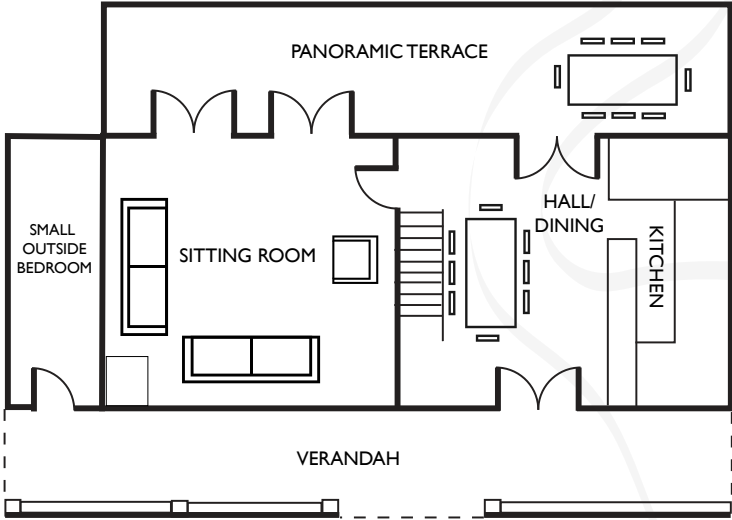

THE FORGE

FLOOR PLAN

Superking double en-suite bedroom plus King double on the mezzanine

THE SHERRIFFS

FLOOR PLAN

FIELD COTTAGE

FLOOR PLAN

PARKING

FIELD COTTAGE
(GROUND FLOOR)

SOUTH →

FIELD COTTAGE
(FIRST FLOOR)

CANCELLO ROSSO

FLOOR PLAN

CANCELLO ROSSO (FIRST FLOOR) ENTRANCE LEVEL

CANCELLO ROSSO (GROUND FLOOR)

CANCELLO ROSSO (SECOND FLOOR)