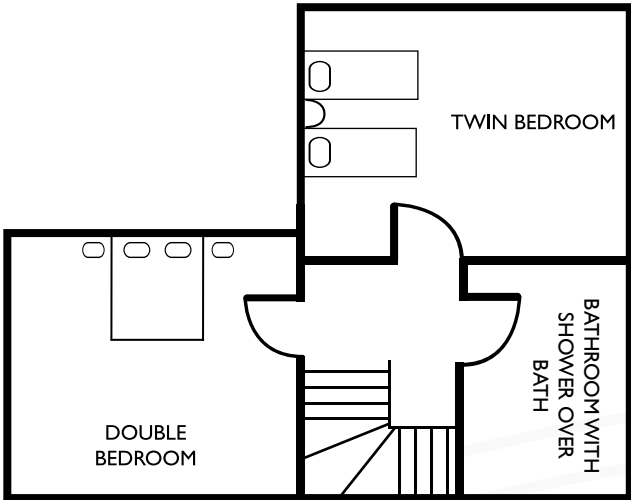

THE FORGE

FLOOR PLAN

Superking double en-suite bedroom plus King double on the mezzanine

THE SHERRIFFS

FLOOR PLAN

FIELD COTTAGE

FLOOR PLAN

PARKING

FIELD COTTAGE
(GROUND FLOOR)

SOUTH →

FIELD COTTAGE
(FIRST FLOOR)

CANCELLO ROSSO

FLOOR PLAN

CANCELLO ROSSO (FIRST FLOOR) ENTRANCE LEVEL

CANCELLO ROSSO (GROUND FLOOR)

CANCELLO ROSSO (SECOND FLOOR)