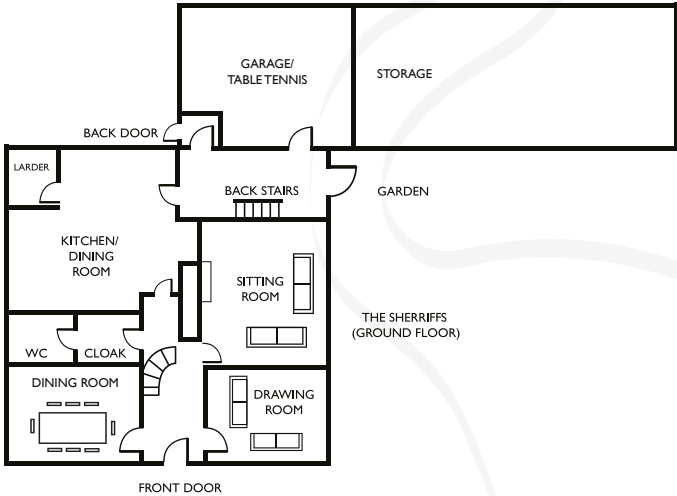

COLLOQUY COMPLEX

FLOOR PLAN

THE COLLOQUY

FLOOR PLAN

GARDENERS COTTAGE

FLOOR PLAN

GARDENERS COTTAGE
(GROUND FLOOR)

GARDENERS COTTAGE
(FIRST FLOOR)

THE FORGE

FLOOR PLAN

Superking double en-suite bedroom plus King double on the mezzanine

THE SHERRIFFS

FLOOR PLAN

FIELD COTTAGE

FLOOR PLAN

PARKING

FIELD COTTAGE
(GROUND FLOOR)

SOUTH →

FIELD COTTAGE
(FIRST FLOOR)

CANCELLO ROSSO

FLOOR PLAN

CANCELLO ROSSO (FIRST FLOOR) ENTRANCE LEVEL

CANCELLO ROSSO (GROUND FLOOR)

CANCELLO ROSSO (SECOND FLOOR)