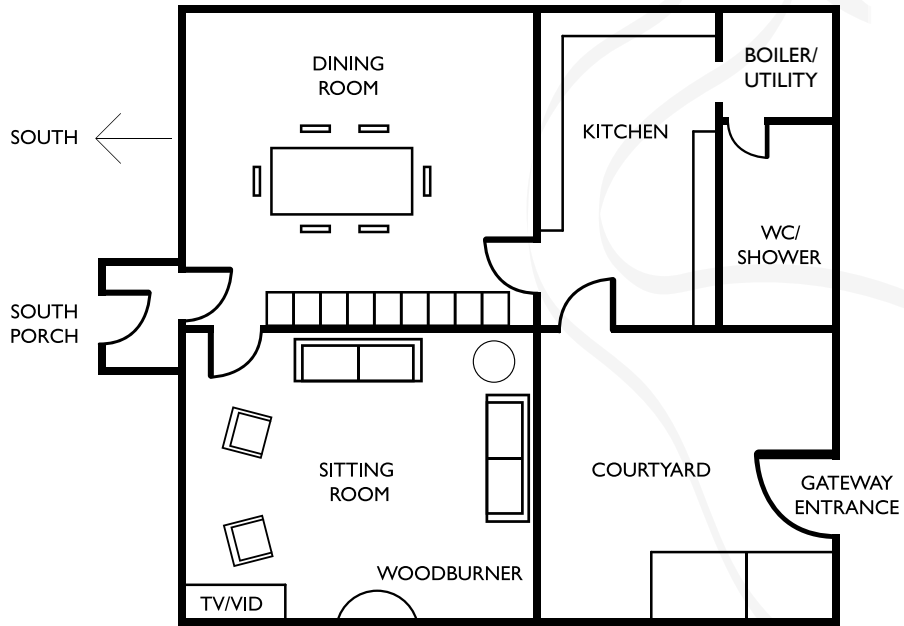

COLLOQUY COMPLEX

FLOOR PLAN

THE COLLOQUY

FLOOR PLAN

GARDENERS COTTAGE

FLOOR PLAN

GARDENERS COTTAGE
(GROUND FLOOR)

GARDENERS COTTAGE
(FIRST FLOOR)

THE FORGE

FLOOR PLAN

Superking double en-suite bedroom plus King double on the mezzanine

THE SHERRIFFS

FLOOR PLAN

FIELD COTTAGE

FLOOR PLAN

PARKING

FIELD COTTAGE
(GROUND FLOOR)

SOUTH →

FIELD COTTAGE
(FIRST FLOOR)

CANCELLO ROSSO

FLOOR PLAN

CANCELLO ROSSO (FIRST FLOOR) ENTRANCE LEVEL

CANCELLO ROSSO (GROUND FLOOR)

CANCELLO ROSSO (SECOND FLOOR)