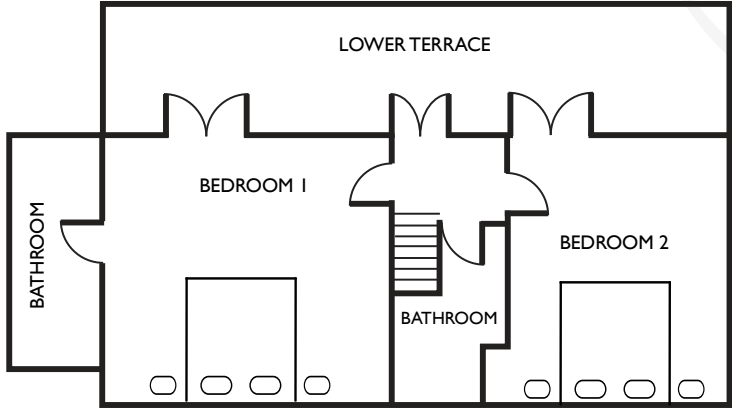

THE FORGE

FLOOR PLAN

Superking double en-suite bedroom plus King double on the mezzanine

THE SHERRIFFS

FLOOR PLAN

FIELD COTTAGE

FLOOR PLAN

PARKING

FIELD COTTAGE
(GROUND FLOOR)

SOUTH →

FIELD COTTAGE
(FIRST FLOOR)

CANCELLO ROSSO

FLOOR PLAN

CANCELLO ROSSO (FIRST FLOOR) ENTRANCE LEVEL

CANCELLO ROSSO (GROUND FLOOR)

CANCELLO ROSSO (SECOND FLOOR)