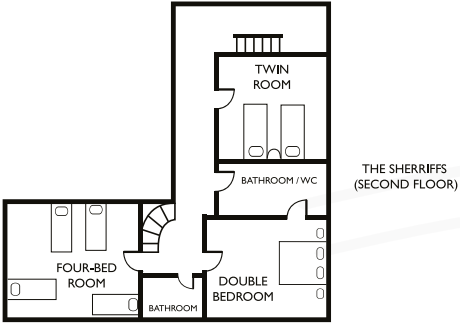

THE FORGE

FLOOR PLAN

Superking double en-suite bedroom plus King double on the mezzanine

THE SHERRIFFS

FLOOR PLAN

FIELD COTTAGE

FLOOR PLAN

PARKING

FIELD COTTAGE
(GROUND FLOOR)

SOUTH →

FIELD COTTAGE
(FIRST FLOOR)

CANCELLO ROSSO

FLOOR PLAN

CANCELLO ROSSO (FIRST FLOOR) ENTRANCE LEVEL

CANCELLO ROSSO (GROUND FLOOR)

CANCELLO ROSSO (SECOND FLOOR)