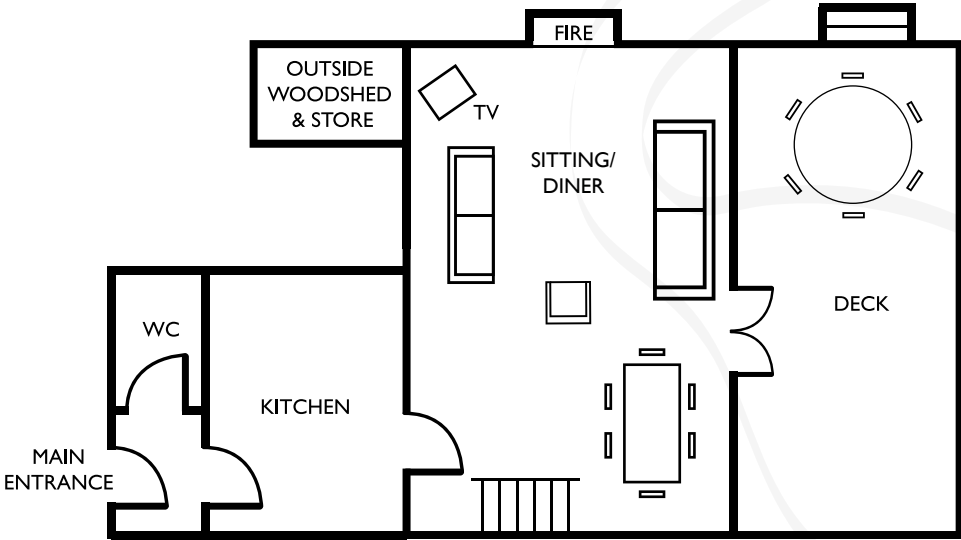

THE FORGE

FLOOR PLAN

Superking double en-suite bedroom plus King double on the mezzanine

THE SHERRIFFS

FLOOR PLAN

FIELD COTTAGE

FLOOR PLAN

PARKING

FIELD COTTAGE
(GROUND FLOOR)

SOUTH →

FIELD COTTAGE
(FIRST FLOOR)

CANCELLO ROSSO

FLOOR PLAN

CANCELLO ROSSO (FIRST FLOOR) ENTRANCE LEVEL

CANCELLO ROSSO (GROUND FLOOR)

CANCELLO ROSSO (SECOND FLOOR)