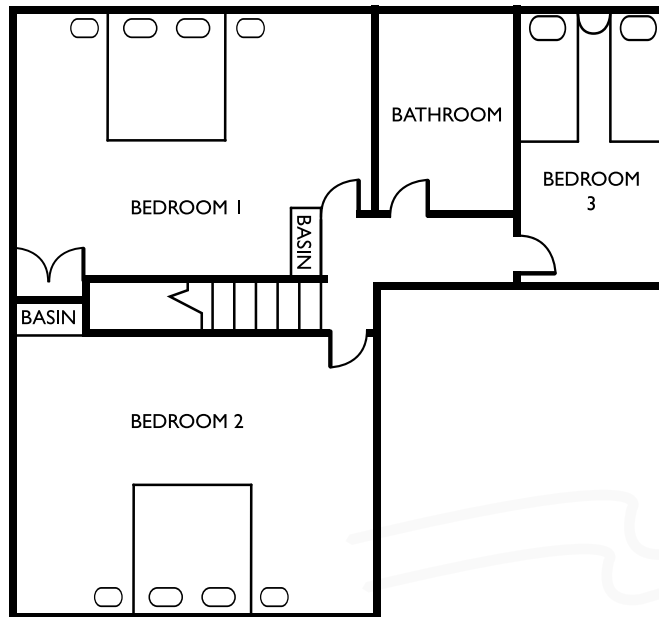

COLLOQUY COMPLEX

FLOOR PLAN

THE COLLOQUY

FLOOR PLAN

GARDENERS COTTAGE

FLOOR PLAN

GARDENERS COTTAGE
(GROUND FLOOR)

GARDENERS COTTAGE
(FIRST FLOOR)

THE FORGE

FLOOR PLAN

Superking double en-suite bedroom plus King double on the mezzanine

THE SHERRIFFS

FLOOR PLAN

FIELD COTTAGE

FLOOR PLAN

PARKING

FIELD COTTAGE
(GROUND FLOOR)

SOUTH →

FIELD COTTAGE
(FIRST FLOOR)

CANCELLO ROSSO

FLOOR PLAN

CANCELLO ROSSO (FIRST FLOOR) ENTRANCE LEVEL

CANCELLO ROSSO (GROUND FLOOR)

CANCELLO ROSSO (SECOND FLOOR)