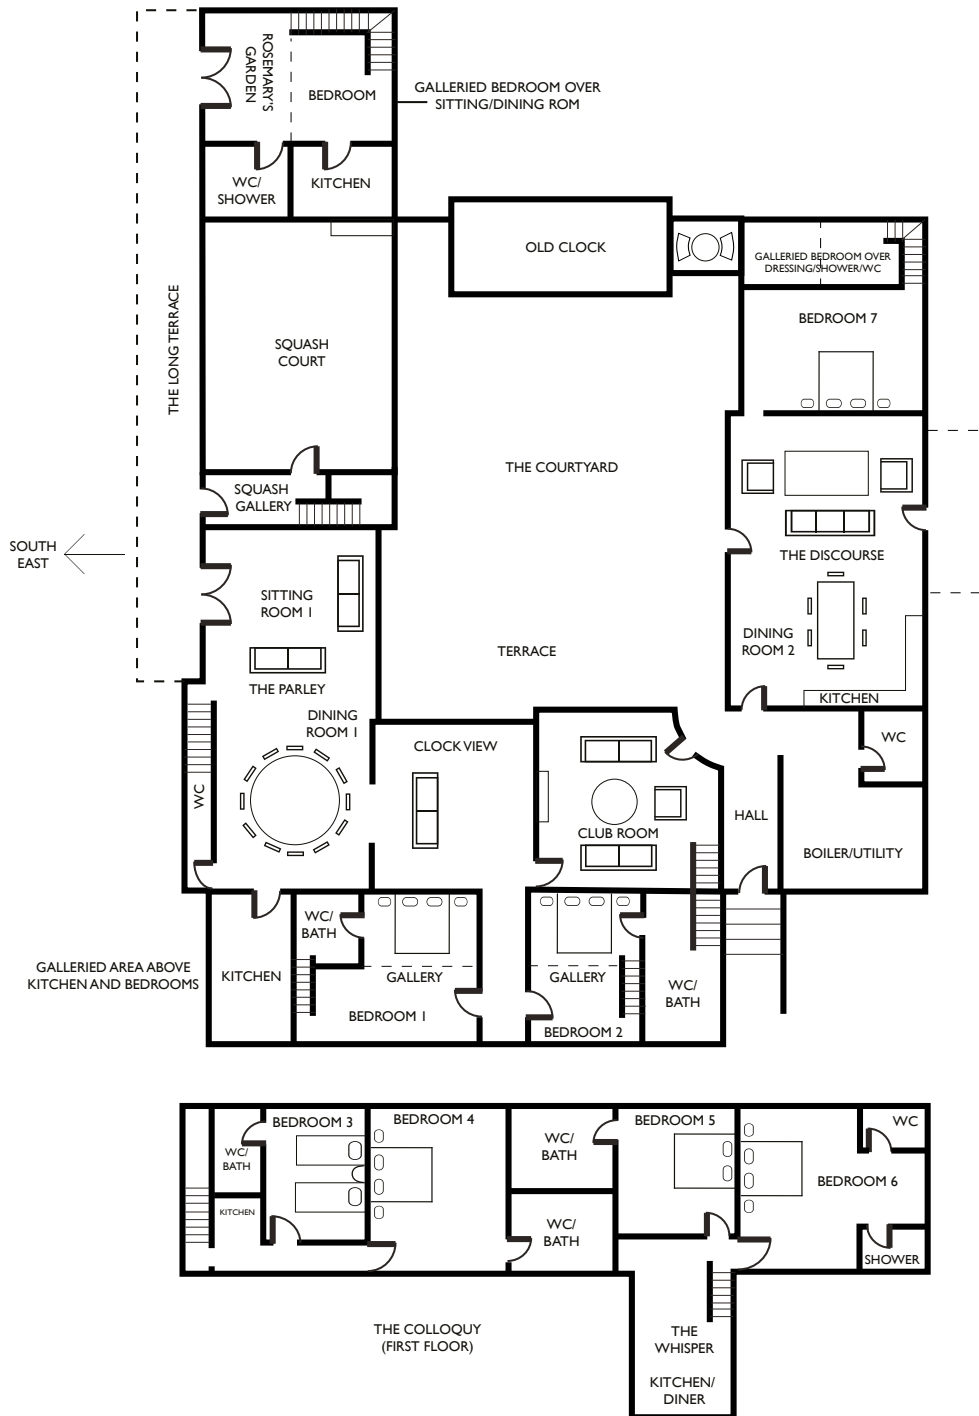

COLLOQUY COMPLEX

FLOOR PLAN

THE COLLOQUY

FLOOR PLAN

GARDENERS COTTAGE

FLOOR PLAN

GARDENERS COTTAGE
(GROUND FLOOR)

GARDENERS COTTAGE
(FIRST FLOOR)

THE FORGE

FLOOR PLAN

Superking double en-suite bedroom plus King double on the mezzanine

THE SHERRIFFS

FLOOR PLAN

FIELD COTTAGE

FLOOR PLAN

PARKING

FIELD COTTAGE
(GROUND FLOOR)

SOUTH →

FIELD COTTAGE
(FIRST FLOOR)

CANCELLO ROSSO

FLOOR PLAN

CANCELLO ROSSO (FIRST FLOOR) ENTRANCE LEVEL

CANCELLO ROSSO (GROUND FLOOR)

CANCELLO ROSSO (SECOND FLOOR)