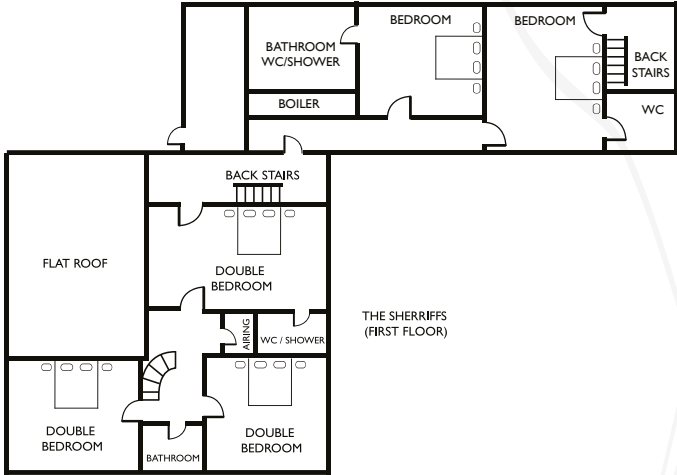

THE FORGE

FLOOR PLAN

Superking double en-suite bedroom plus King double on the mezzanine

THE SHERRIFFS

FLOOR PLAN

FIELD COTTAGE

FLOOR PLAN

PARKING

FIELD COTTAGE
(GROUND FLOOR)

SOUTH →

FIELD COTTAGE
(FIRST FLOOR)

CANCELLO ROSSO

FLOOR PLAN

CANCELLO ROSSO (FIRST FLOOR) ENTRANCE LEVEL

CANCELLO ROSSO (GROUND FLOOR)

CANCELLO ROSSO (SECOND FLOOR)