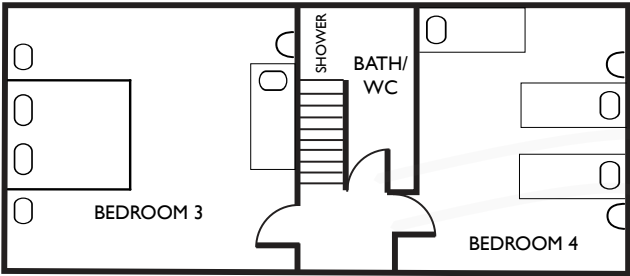

THE FORGE

FLOOR PLAN

Superking double en-suite bedroom plus King double on the mezzanine

THE SHERRIFFS

FLOOR PLAN

FIELD COTTAGE

FLOOR PLAN

PARKING

FIELD COTTAGE
(GROUND FLOOR)

SOUTH →

FIELD COTTAGE
(FIRST FLOOR)

CANCELLO ROSSO

FLOOR PLAN

CANCELLO ROSSO (FIRST FLOOR) ENTRANCE LEVEL

CANCELLO ROSSO (GROUND FLOOR)

CANCELLO ROSSO (SECOND FLOOR)